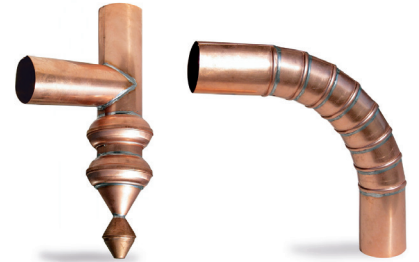

Tubozeta

Rainwater Systems

Elbows		Outlets	
<p>Seamed Elbow F1 (45°) F2 (72°) F3 (87°)</p> 		<p>Outlet</p> 	
<p>Lateral Seamed Elbow F2 (72°) F3 (87°)</p> 		<p>Simple Outlets</p> 	
		Hangers / Tie rods / Straps	
<p>Squared Elbow F2 (72°) F3 (87°)</p> 		<p>Hooks</p> 	
<p>Electrowedded Elbow F1 (45°) F2 (72°) F3 (87°)</p> 			
<p>Soldered Elbow</p> 		<p>Tie Rods</p> 	
<p>S Elbow</p> 		<p>Straps</p> 	
Pipe Clamps			
<p>"Special" Pipe Clamp</p> 		<p>Pipe Clamp Fasteners</p> 	
<p>"Extra" Pipe Clamp</p> 			

Gutter Joint

Downpipes

Downpipe

Reducers

Connectors

Extendable Elbow

"S" Type

"Z" Type

Hand Welded

Downpipe Branch

Rainwater Recuperator

Reinforced Terminal Elbow

Swan neck

Ornaments

Chain

Copper Ball

Dragon Gargoyle

Snake Gargoyle

Rose

Air Grills

Leaf Strainer

Perforated Sheet

Expansion Joint

Skylights and Flashings